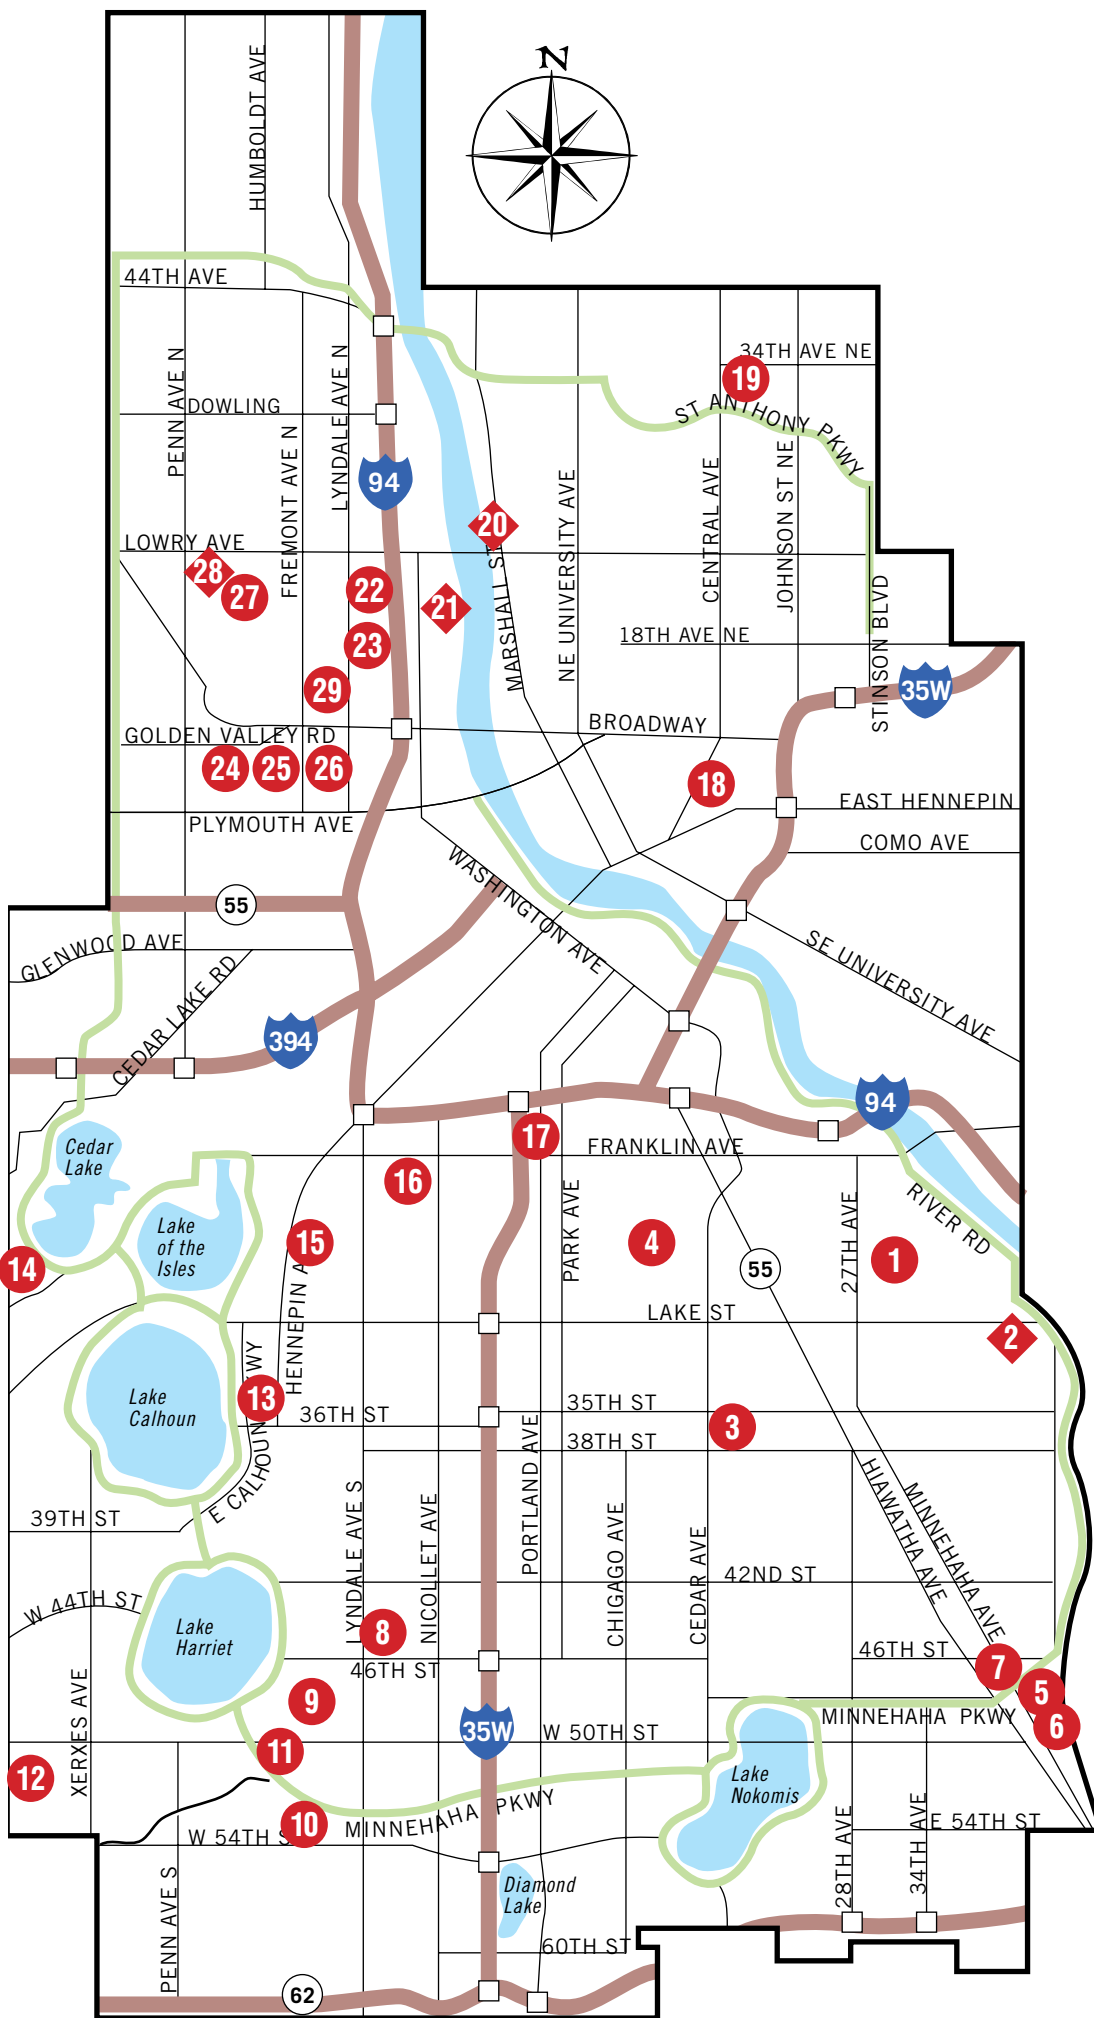

MINNEAPOLIS HOMES

- 1** 2919 E. 26th St. 55406
Mid-way between Hiawatha and West River Parkway, about two blocks south and east of Matthews Park.
- 2** 4020 E. Lake St. 55406
At 40th Ave. S. Info at 4023 Lake (Forage).
- 3** 3501 Cedar Ave. S. 55407
35th St. S. and Cedar.
- 4** 2548 12th Ave. S. 55404
Four blocks west of Bloomington on 26th St. S.
- 5** 4637 43rd Ave. S. 55406
South from E. 46th St. on 43rd Ave.
- 6** 4636 43rd Ave. S. 55406
Across from #5.
- 7** 4219 Snelling Ave. 55406
Between Hiawatha and Minnehaha, south of E. 42nd St.
- 8** 4516 Grand Ave. S. 55419
Three blocks east of Lyndale, north of W. 46th St.
- 9** 4815 Colfax Ave. S. 55419
Three blocks west of Lyndale, south of W. 48th St.
- 10** 5344 Emerson Ave. S. 55419
North of W. 54th St. (Dupont crosses the creek, Emerson does not).
- 11** 1334 W. Minnehaha Pkwy. 55419
Parkway is one-way west, go south on Girard from W. 50th St. to 51st, to the parkway.
- 12** 5057 Ewing Ave. S. 55410
South of W. 50th St. on Ewing (1 block east of France).
- 13** 3521 Humboldt Ave. S. 55408
Two blocks west of Hennepin, north of W. 36th St.
- 14** 2811 France Ave. S. 55416
On the triangle formed by France, W. 28th St. and Sunset Blvd.
- 15** 2804 Fremont Ave. S. 55408
Two blocks east of Hennepin, south of 28th.
- 16** 2021 Harriet Ave. 55405
South of Franklin, two blocks east of Lyndale.
- 17** 1928 Portland Ave. 55404
Northwest corner of Franklin and Portland, park on 19th or other side streets, NOT in resident lot. Tours on the hour.
- 18** 700 Central Ave. NE 55413
To access parking behind building, from Central, turn southeast on SE 8th St. (SE 7th is one way the wrong way). Open only 1-4 p.m. both Tour days.
- 19** 3359 Tyler St. NE 55418
East from Central at 34th Ave. NE.
- 20** 2522 Marshall St. NE 55418
Marshall at Lowry Ave. NE, park in lot shared with Jaros River Garden bar, or on side streets. Open Home Tour Saturday only.
- 21** 2933 N. 2nd St. 55411
Between the Mississippi River and I-94, south of Lowry. Open Home Tour Sunday only.
- 22** 422 30th Ave. N. 55411
South of Lowry on 4th St., west on 30th to home.
- 23** 2915 4th St. N. 55411
South of Lowry on 4th St.
- 24** 1519 Fremont Ave. N. 55411
Three-plus blocks south of West Broadway, Fremont is one-way south.
- 25** 1510 Emerson Ave. N. 55411
Two-plus blocks north of Plymouth, Emerson is one way north.
- 26** 1508 Dupont Ave. N. 55411
East of #24 and #25.
- 27** 3011 Morgan Ave. N. 55412
South of Lowry at Morgan.
- 28** 2015 Lowry Ave. N. 55412
Between Morgan and Newton, south side of Lowry.
- 29** 2101 Emerson Ave. N. 55412
Block north of West Broadway, Emerson is one-way northbound.