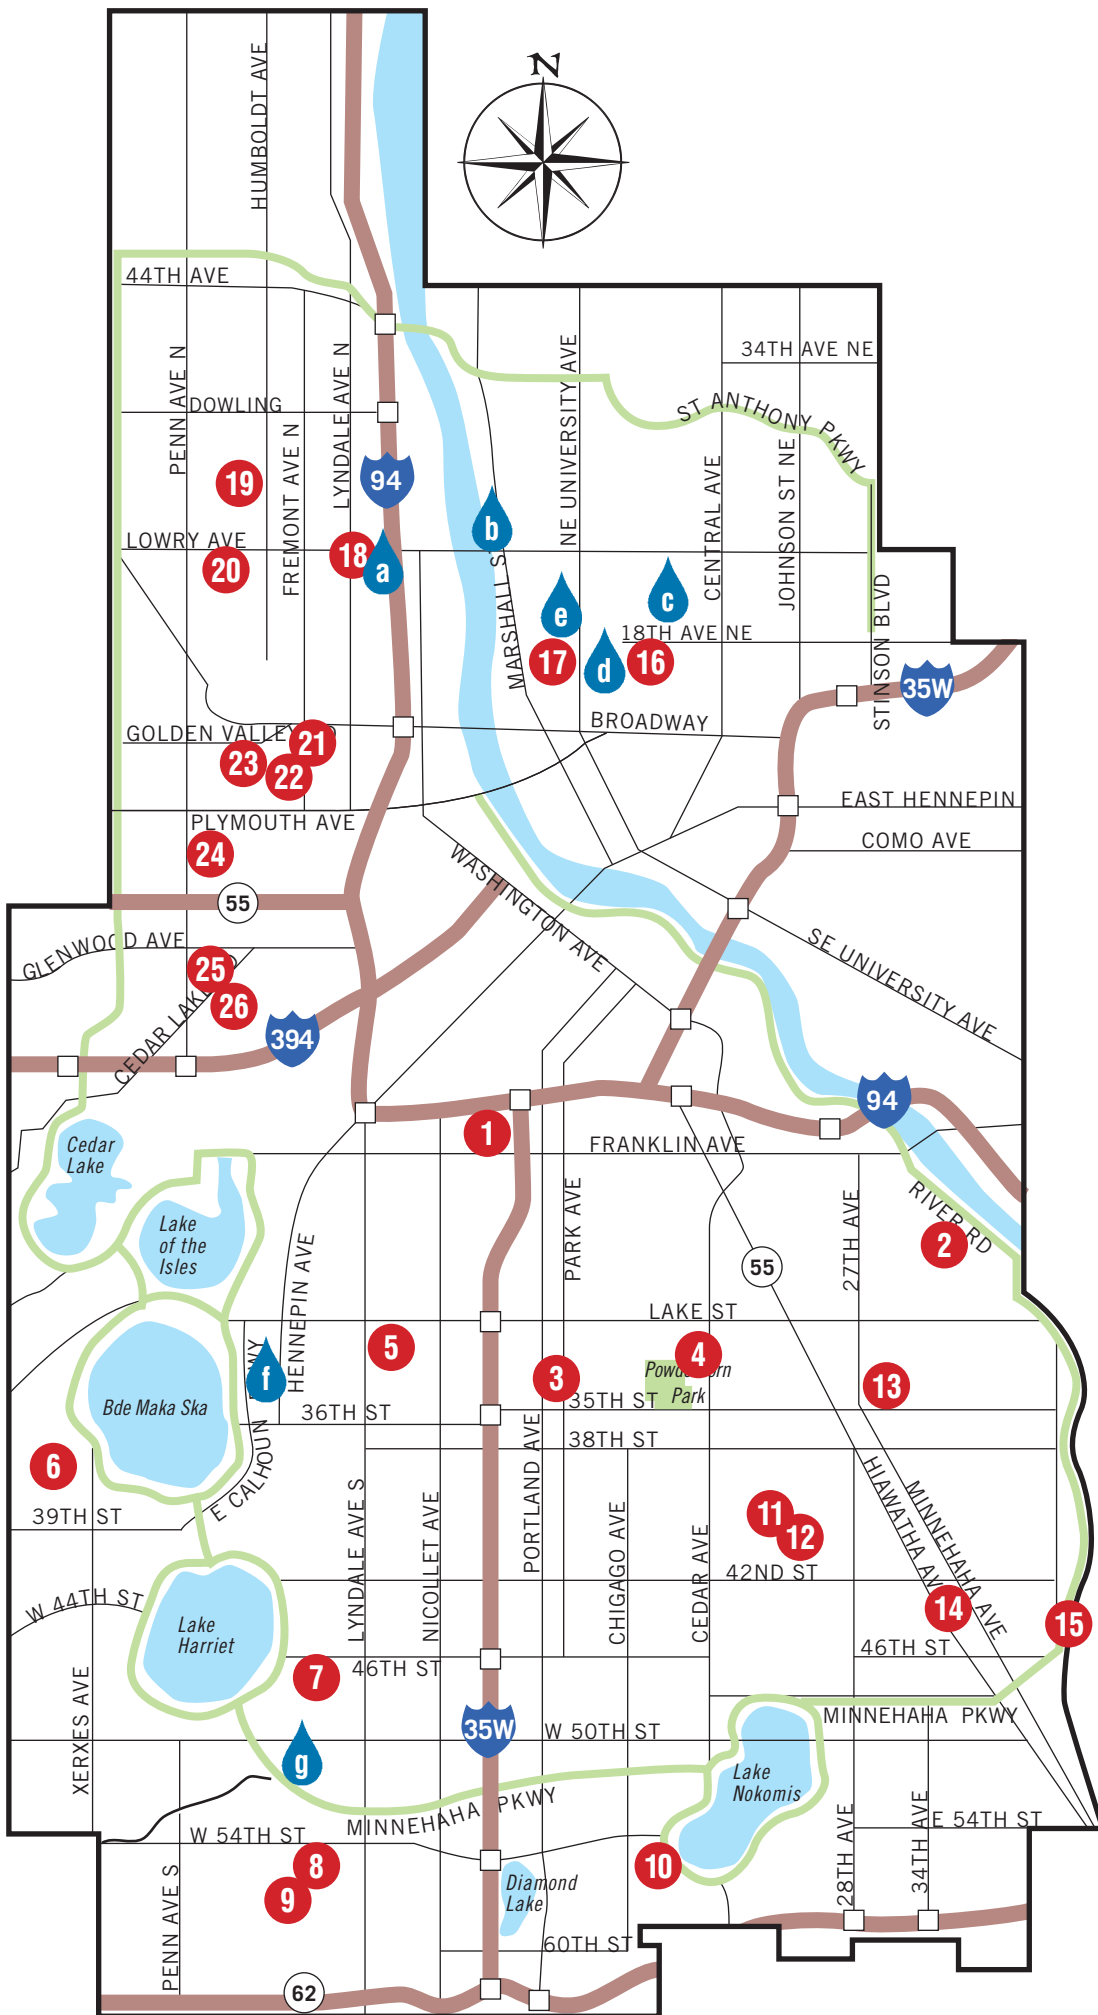

MINNEAPOLIS HOMES

- 1 337 E. 18th St. 55404**
4 blocks north of MIA, 3 blocks east of 3rd Ave.
- 2 2422 35th Ave. S. 55406**
West of West River Pkwy, turn at either 35th Ave. or East 25th St.
- 3 3416 Oakland Ave. S. 55407**
North of the 35th and 36th Street one-ways, between Park and Portland
- 4 3326 15th Ave. S. 55407**
1 block west of Bloomington Ave., north of 35th St., at corner of Powderhorn Park
- 5 3224 Harriet Ave. 55408**
2 blocks east of Lyndale Ave., north of 33rd
- 6 3621 Abbott Ave. S. 55410**
36th St. west from West Calhoun Pkwy, curve onto Abbott
- 7 4619 Dupont Ave. S. 55419**
South of the King's Highway split near Dupont and 46th
- 8 5405 Dupont Ave. S. 55419**
4 blocks west of Lyndale, south of W. 54th St.
- 9 5545 Emerson Ave. S. 55419**
South and west of #8
- 10 5510 Edgewater Blvd. 55417**
7 blocks east of Chicago Ave. on E. 55th St. to Edgewater, or take West Lake Nokomis Parkway to 54th, west to Edgewater. Running race may affect parking Saturday til noon
- 11 4016 23rd Ave. S. 55407**
South of E. 38th St., west of Hiawatha Ave.
- 12 4045 23rd Ave. S. 55407**
South of E. 38th St., west of Hiawatha Ave.
- 13 3456 33rd Ave. S. 55406**
5 blocks east of Minnehaha Ave. on E. 35th St.
- 14 4236 Snelling Ave. 55406**
Between Hiawatha & Minnehaha aves south of E. 42nd St.
- 15 4425 46th Ave. S. 55406**
E. 44th St. West of West River Pkwy, south on 46th Ave.
- 16 1630 Adams St. NE 55413**
1 block east of Washington St. NE, corner of 17th Ave. NE
- 17 1613 3rd St. NE 55413**
1 block west of University Ave. NE & 16th Ave. NE
- 18 617 Lowry Ave. N. 55411**
At Lyndale – approach from the west to park in front
- 19 3405 Humboldt Ave. N. 55412**
2 blocks north of Lowry on Humboldt
- 20 2819 Knox Ave. N. 55411**
North from 26th Ave. on Knox, or 5 blocks east from Penn on 29th Ave.
- 21 1722 Fremont Ave. N. 55411**
Fremont is one-way south from Broadway, 1+ block to home
- 22 1527 Fremont Ave. N. 55411**
South of #23 at 16th Ave. N.
- 23 1622 James Ave. N. 55411**
3 blocks west of Fremont, James is one-way northbound
- 24 1008 Morgan Ave. N. 55411**
Morgan is one-way going south
- 25 217 Penn Ave. S. 55405**
Between Cedar Lake Rd. S. and Hawthorne on east side of Penn
- 26 2019 Laurel Ave. W. 55405**
From Penn, take Cedar Lake Rd. east, Laurel is the first gradual right