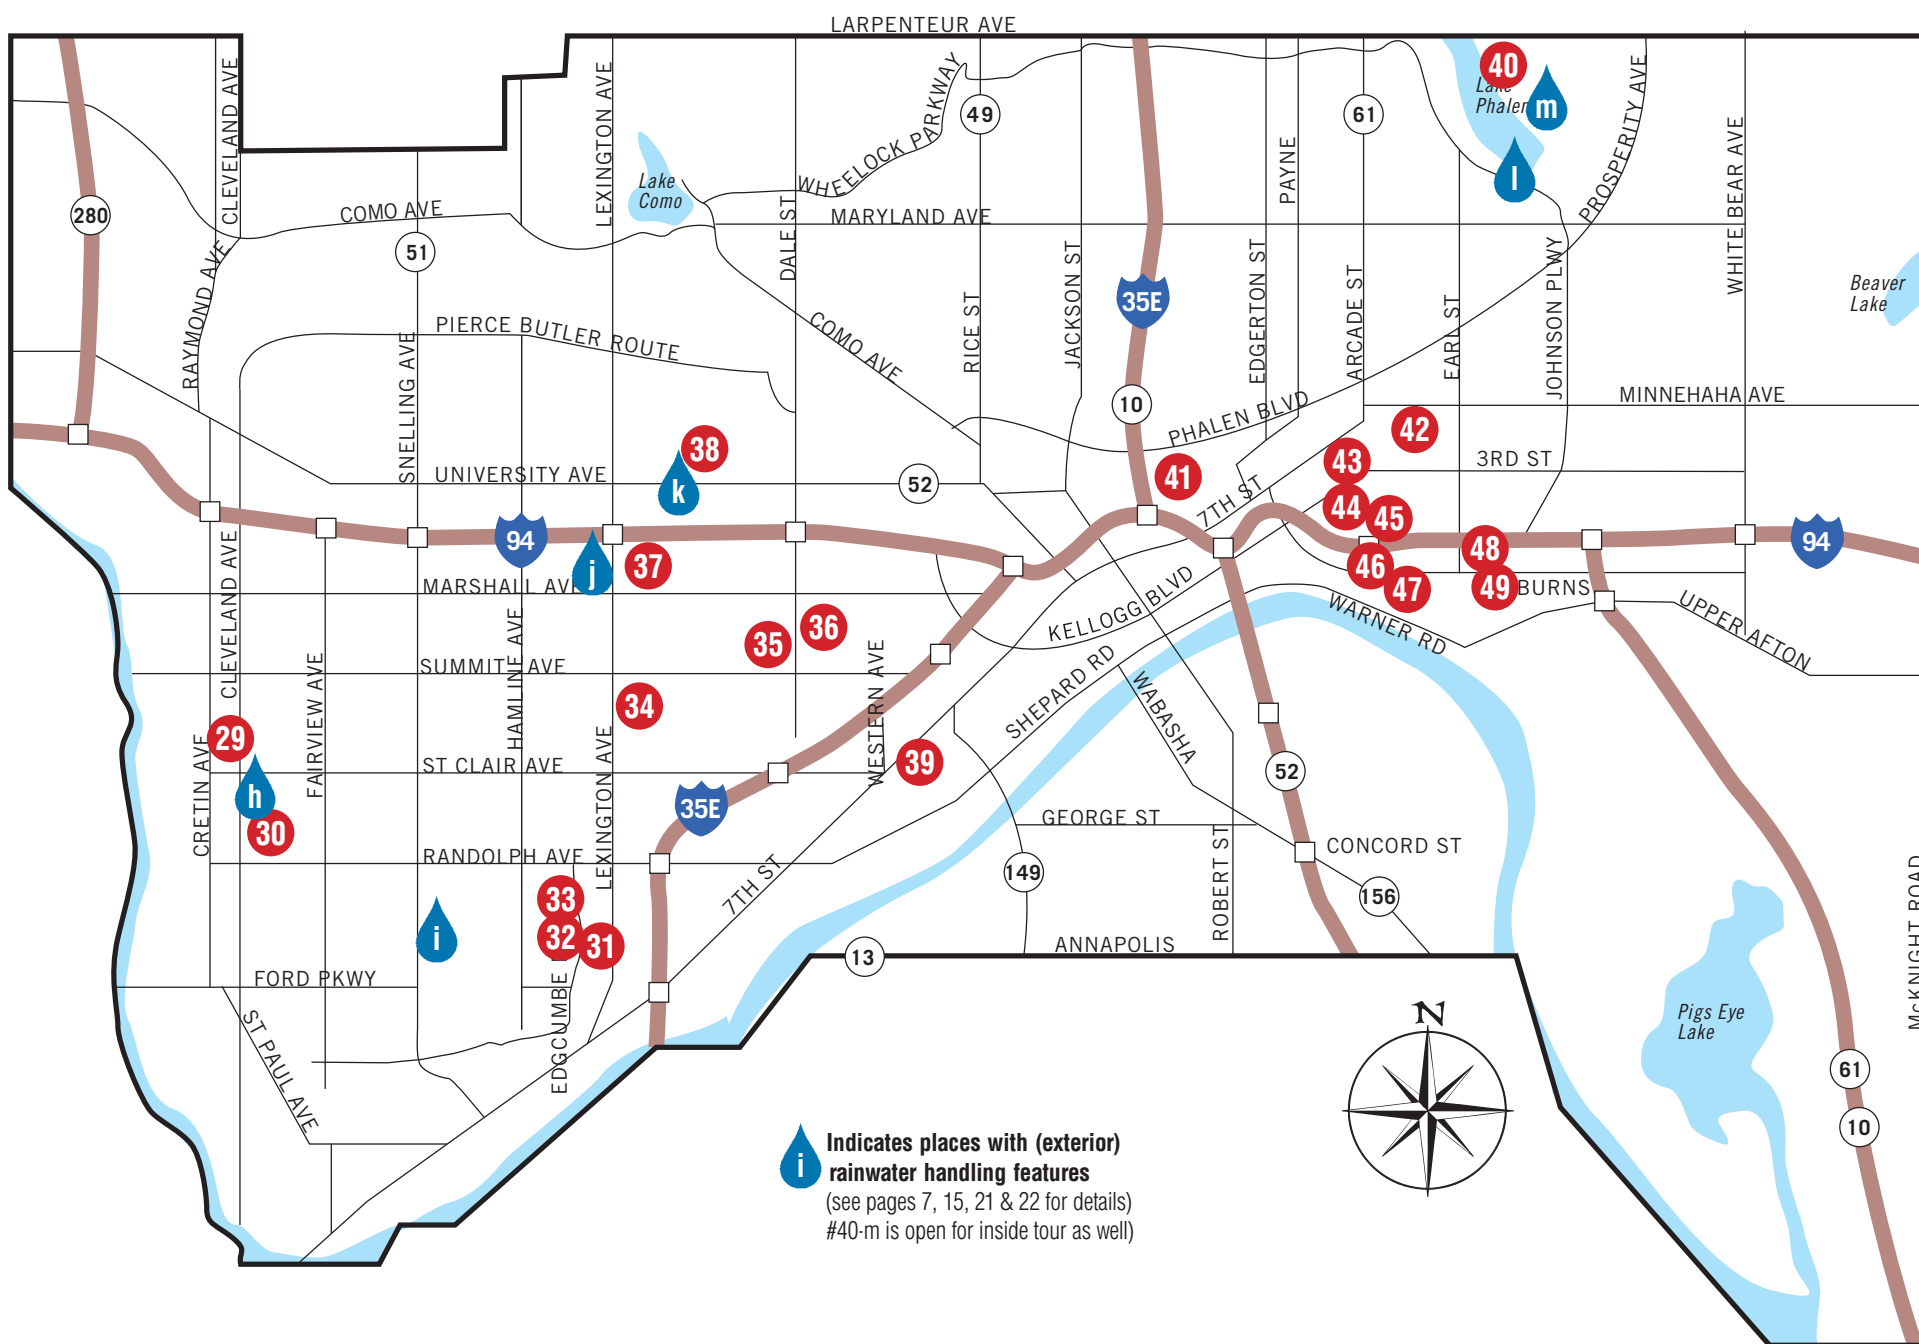

SAINT PAUL HOMES

i Indicates places with (exterior) rainwater handling features (see pages 7, 15, 21 & 22 for details) #40-m is open for inside tour as well

- **29** 2092 Princeton Ave. 55105
  Between Cleveland and Cretin 2 blocks north of St. Clair
- **30** 1960 W. James Ave. 55105
  Between Cleveland and Prior, 1 block north of Randolph
- **31** 634 Montcalm Pl. 55116
  Between Scheffer and Watson, east of Edgumbe
- **32** 1399 Edgumbe Rd. 55116
  4 blocks south of Randolph, at Hartford
- **33** 1391 Edgumbe Rd. 55116
  4 blocks south of Randolph, at Hartford
- **34** 1017 Lincoln Ave. 55105
  East of Lexington (use Goodrich, Lincoln is one way westbound for one block) north on Oxford or Chatsworth
- **35** 639 Portland Ave. 55104
  Just west of Dale St. N.
- **36** 95 Mackubin St. 55102
  2 blocks east of Dale, between Ashland and Holly

- **37** 979 Iglehart Ave. 55104
  2 blocks east of Lexington Pkwy, 1 block north of Marshall Ave. (at Chatsworth)
- **38** 826 Charles Ave. 55104
  2 blocks north of University Avenue, between Victoria and Avon
- **39** 74 Garfield St. S. 55102
  West of West Seventh St., use Goodrich. Between Sturgis and Harrison.
- **40** 1492 East Shore Dr. 55106
  Between Arlington and Hoyt - watch for 1484/1490 East Shore Drive. House entrance is at the very end of the private driveway serving several homes. (Watch for Home Tour signs)
- **41** 701 N. Rivoli St. 55130
  Take Minnehaha west from Payne Ave., or take Lafayette Road out of Downtown to DeSoto, north to Minnehaha, west to Rivoli.
- **42** 995 Beech St. 55106
  1 block south of Minnehaha Ave. E. at N. Cypress St.

- **43** 737 5th St. E. 55106
  Between Bates and Maple, 2 blocks southeast of E. 7th St.
- **44** 689 Conway St. 55106
  Between Maria and Bates, 1 block southeast of E. Third St.
- **45** 216 Bates Ave. N. 55106
  Corner of Bates and Wilson
- **46** 170 Maria Ave. 55106
  At corner of Cherry Street (near Pacific St.)
- **47** 179 E. Urban Pl. 55106
  On the Maria Avenue Triangle (Maria, McLean, Bates, Urban)
- **48** 1115 E. McLean Ave. 55106
  1 block east of Earl St.
- **49** 1125 Burns Ave. 55106
  1 block east of Earl St. near Frank

Each home and nearby intersections are marked with Home Tour signs.

Open Saturday, April 28, 10 a.m.–5 p.m. and Sunday, April 29, 1–5 p.m.